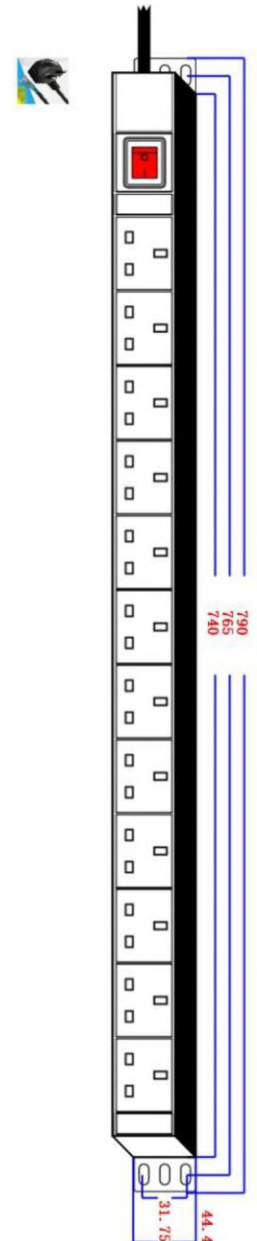

## 12 Way PDU UK Type 13A with 3 Mtr UK Type Power Cord

Avalon Power Distribution Units (PDU's) are used for controlling electrical power in the Data Center. This is 13 amps PDU which has 12 sockets of UK Type and 3 Mtr length power cord of UK type.

### Features and Benefits

Installation Method	Vertical Installation / Cable Top (Rear Right)
Mounting Brackets	25 Square Hole Flap (1u); 25 Nonporous Baffle (1u)
Power Input Method	3 * 1.5 Mm Squared 3m Power Cord British Standard Plug (Non RVV)
Functional Module	Master Switch - 1 (Red With Lamp 2 W Hours) [1]
Output Unit	The British Standard Sockets - 1u [12]
Housing Color	Black
Product Size Specifications	L X W X H = 790*44.4*44.4 (Mm) ±2mm
Fixed Hole Center Distance	765 mm
Profile Length	740 mm
Cable Fixing Method	Line Buckle (Nylon)
Rated Voltage	220 - 250 V 50/60HZ
Rated Current	13A
Rated Power	3250W

### Ordering Information

Part No.	Description
AN-12WPDU13UK	12 Way PDU UK Type 13A with 3 Mtr UK Type Power Cord